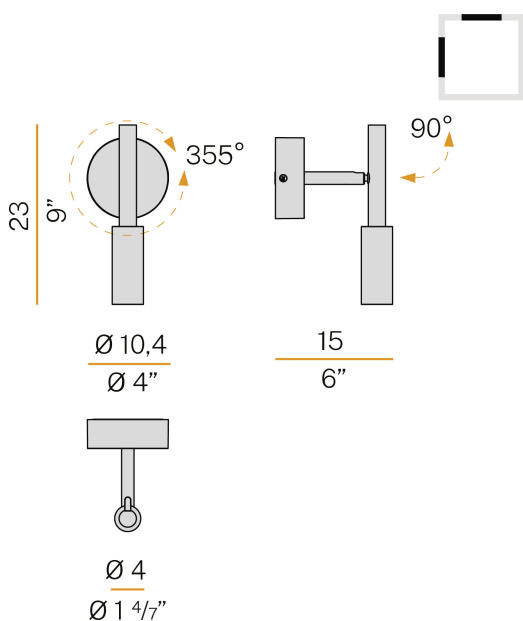

PANZERI

Tubino

220-240V AC ON-OFF
A07301.001.0501

● white

Data sheet

CODE	A07301.001.0501
SYSTEM POWER CONSUMPTION	6,5W
EFFICACY	56.5lm/W
LIGHT SOURCE	LED
LIGHT SOURCE LIFETIME	L70 (B50) 80.000h
COLOUR TEMPERATURE	2700K Ra>90
LIGHT DISTRIBUTION	adjustable
POWER SUPPLY	220-240V AC
FREQUENCY	50/60Hz
ELECTRICAL CONFIGURATION	ON-OFF
DRIVER	integrated included
NOMINAL LUMINOUS FLUX	475lm
LUMEN OUTPUT	339lm
EFFICIENCY	71.4%
WEIGHT	0,62 Kg
PROTECTION DEGREE	IP20
COLOUR TOLLERANCES	SDCM 3
PACKING DIMENSIONS (CM)	14,0 x 24,0 x 29,0

Ceiling or wall lighting fixture for interiors, with swivelling light beam.
Galvanized sheet metal ceiling or wall bracket.
Die-cast aluminium wall plate in white, champagne, mat black, bronze or titanium polyacrylic paint.
Turned brass joints in polyacrylic paint.
Turned aluminium structure in polyacrylic paint.
Turned aluminium head rotating on two axes in polyacrylic paint.
Modelled polycarbonate diffuser with opaline finish.
Turned brass end cap in polyacrylic paint.

Technical drawing

Application

Polar diagram